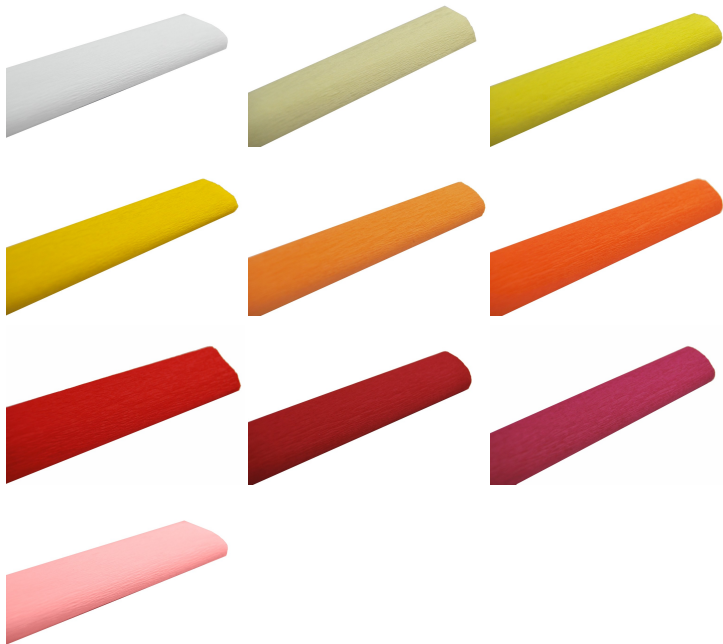


Crepe paper 50x200

Product price:

zł1.45 tax included

Product codes:

Reference: 1425-BM

EAN13: -

UPC: -

Product features:

Product gallery:

Product description:

- Crepe paper
- Size 50x200 cm
- Sales unit - 1 pc

-
- It is useful for decorations or art works
 - The basic element of a layette for a child

Product attributes:

Color: White - 1, Ecu - 2, Lemon - 3, Yellow - 4, Light orange - 5, Dark orange - 6, Red - 7, Dark Red - 8, Maroon - 9, Salmonowa - 10, Bright Pink - 11, Pink - 12, Purple - 13, Lilac - 14, Purple - 15, Navy blue - 16, Blue - 17, Blue - 18, Turquoise - 19, Azure - 20, Morska - 21, Green Light - 22, Green - 23, Dark Green - 24, Olive - 25, Brick red - 26, Brown - 27, Brown Dark - 28, Gray - 29, Black - 30, Silver - 31, Gold - 32, Light green - P10, Grass green - P9, Green pastel - P8, Blue pastel - P7, Violet pastel - P6, Light red - P5, Peach - P4, Pink pastel - P3, Yellow pastel - P2