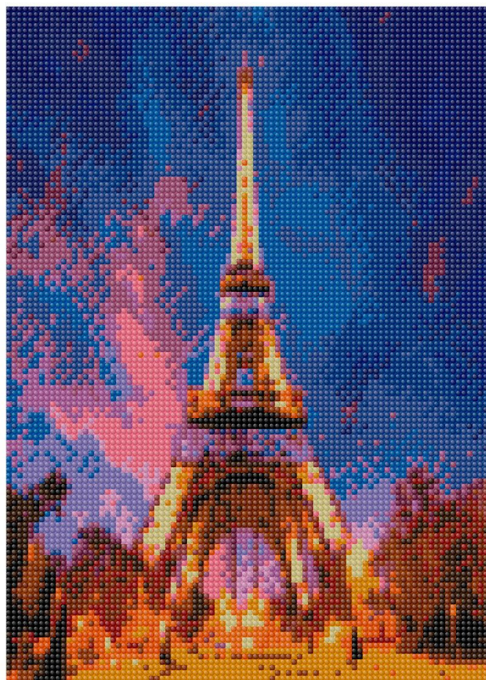

Mozaika diamentowa, haft 30x40 Wieża Eiffla nocą Flamingo line

Product price:

zł14.70 tax included

Product codes:

Reference: TI618642-47722

EAN13: 5903714547722

UPC: -

Product features: