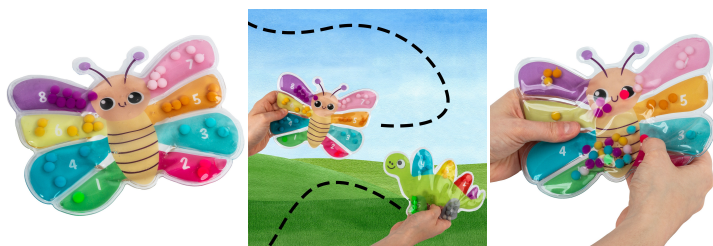

Product price:

zł15.45 tax included

Product codes:

Reference: DF-PLSNLMKA-13026

EAN13: 5906601713026

UPC: -

Product features:

Product gallery: